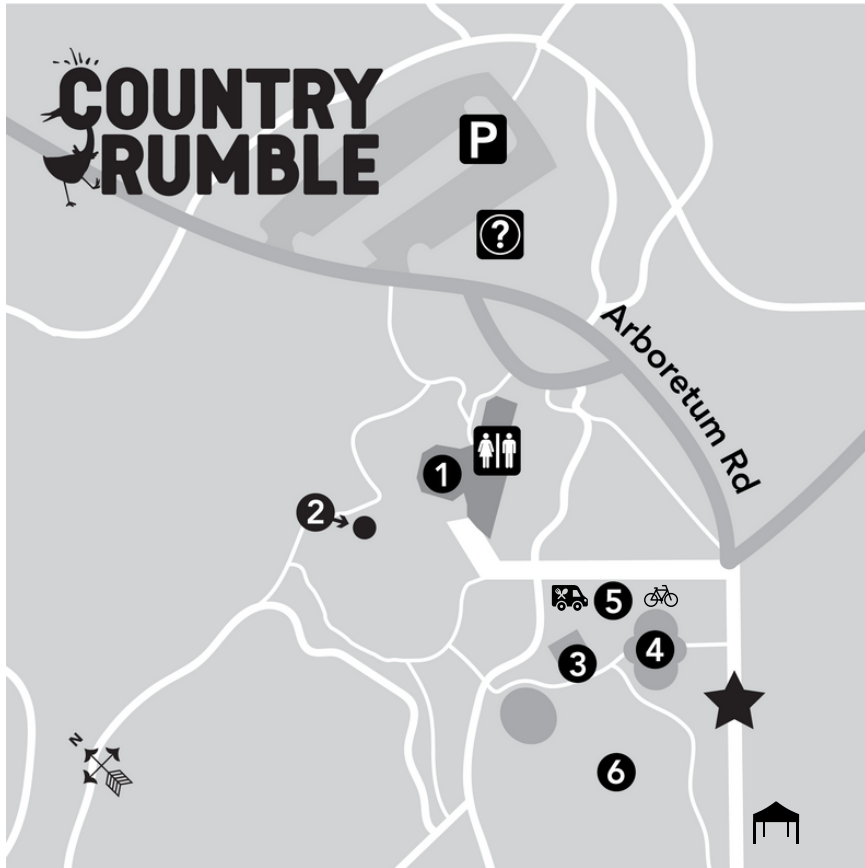

- 1 Arboretum Centre – live music inside
- 2 Gazebo – I Spy Nature & Mysteries of the Meadow
- 3 Japanese Garden – Connecting with Nature
- 4 English Garden – Ten Tall Trees
- 5 Speed River Bicycle – Flat Fix Clinic
- 6 Outdoor Canteen (snacks & non-alcoholic beverages)
- Washroom
- ★ Start / Finish (Run/Walk/Ride for Mental Health)
- Bike Racks
- Food Truck
- First-Aid Tent