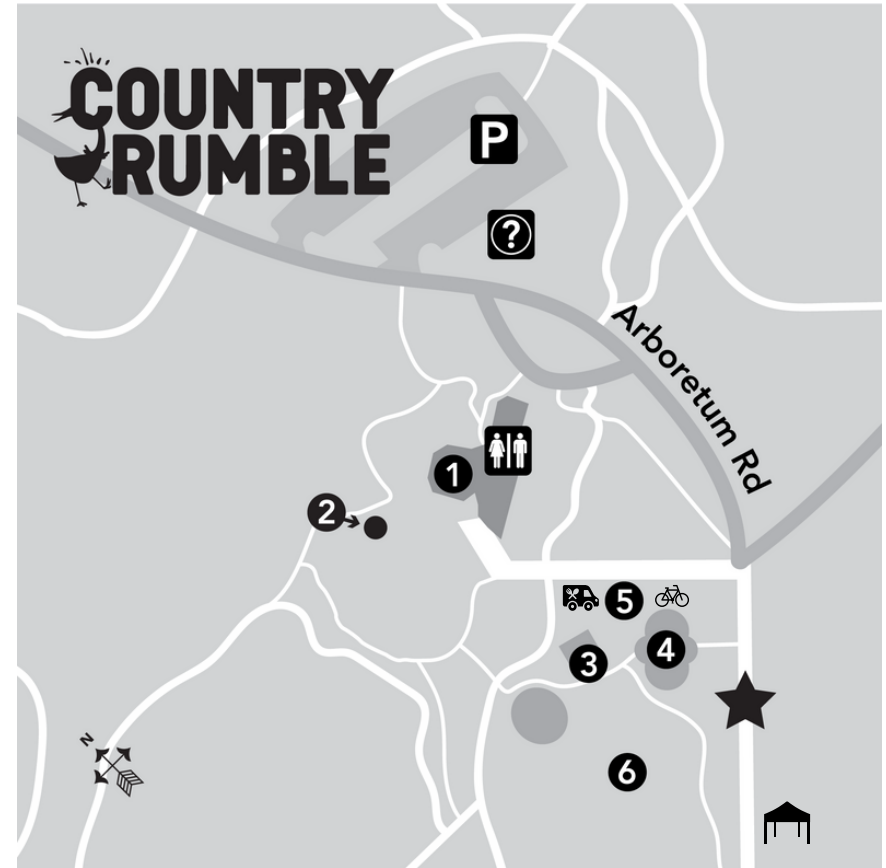

- 1 Arboretum Centre – live music inside
- 2 Gazebo – I Spy Nature & Mysteries of the Meadow
- 3 Japanese Garden – Connecting with Nature
- 4 English Garden – Ten Tall Trees
- 5 Speed River Bicycle – Flat Fix Clinic
- 6 Outdoor Canteen (snacks & non-alcoholic beverages)
- Washroom
- ★ Start / Finish (Run/Walk/Ride for Mental Health)
- Bike Racks
- Food Truck
- First-Aid Tent